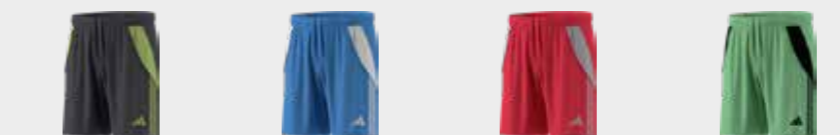

**GLORY MINT**  
ADULT JI9716

**PURPLE BURST**  
ADULT JI9719

**CREW ORANGE**  
ADULT JN4502

**TRUE PINK**  
ADULT JI9720

**PULSE YELLOW**  
ADULT JN2016

MATCHES BEST WITH TIRO 24 SHORTS

**GREY FIVE**  
ADULT JN1993  
YOUTH JN1999