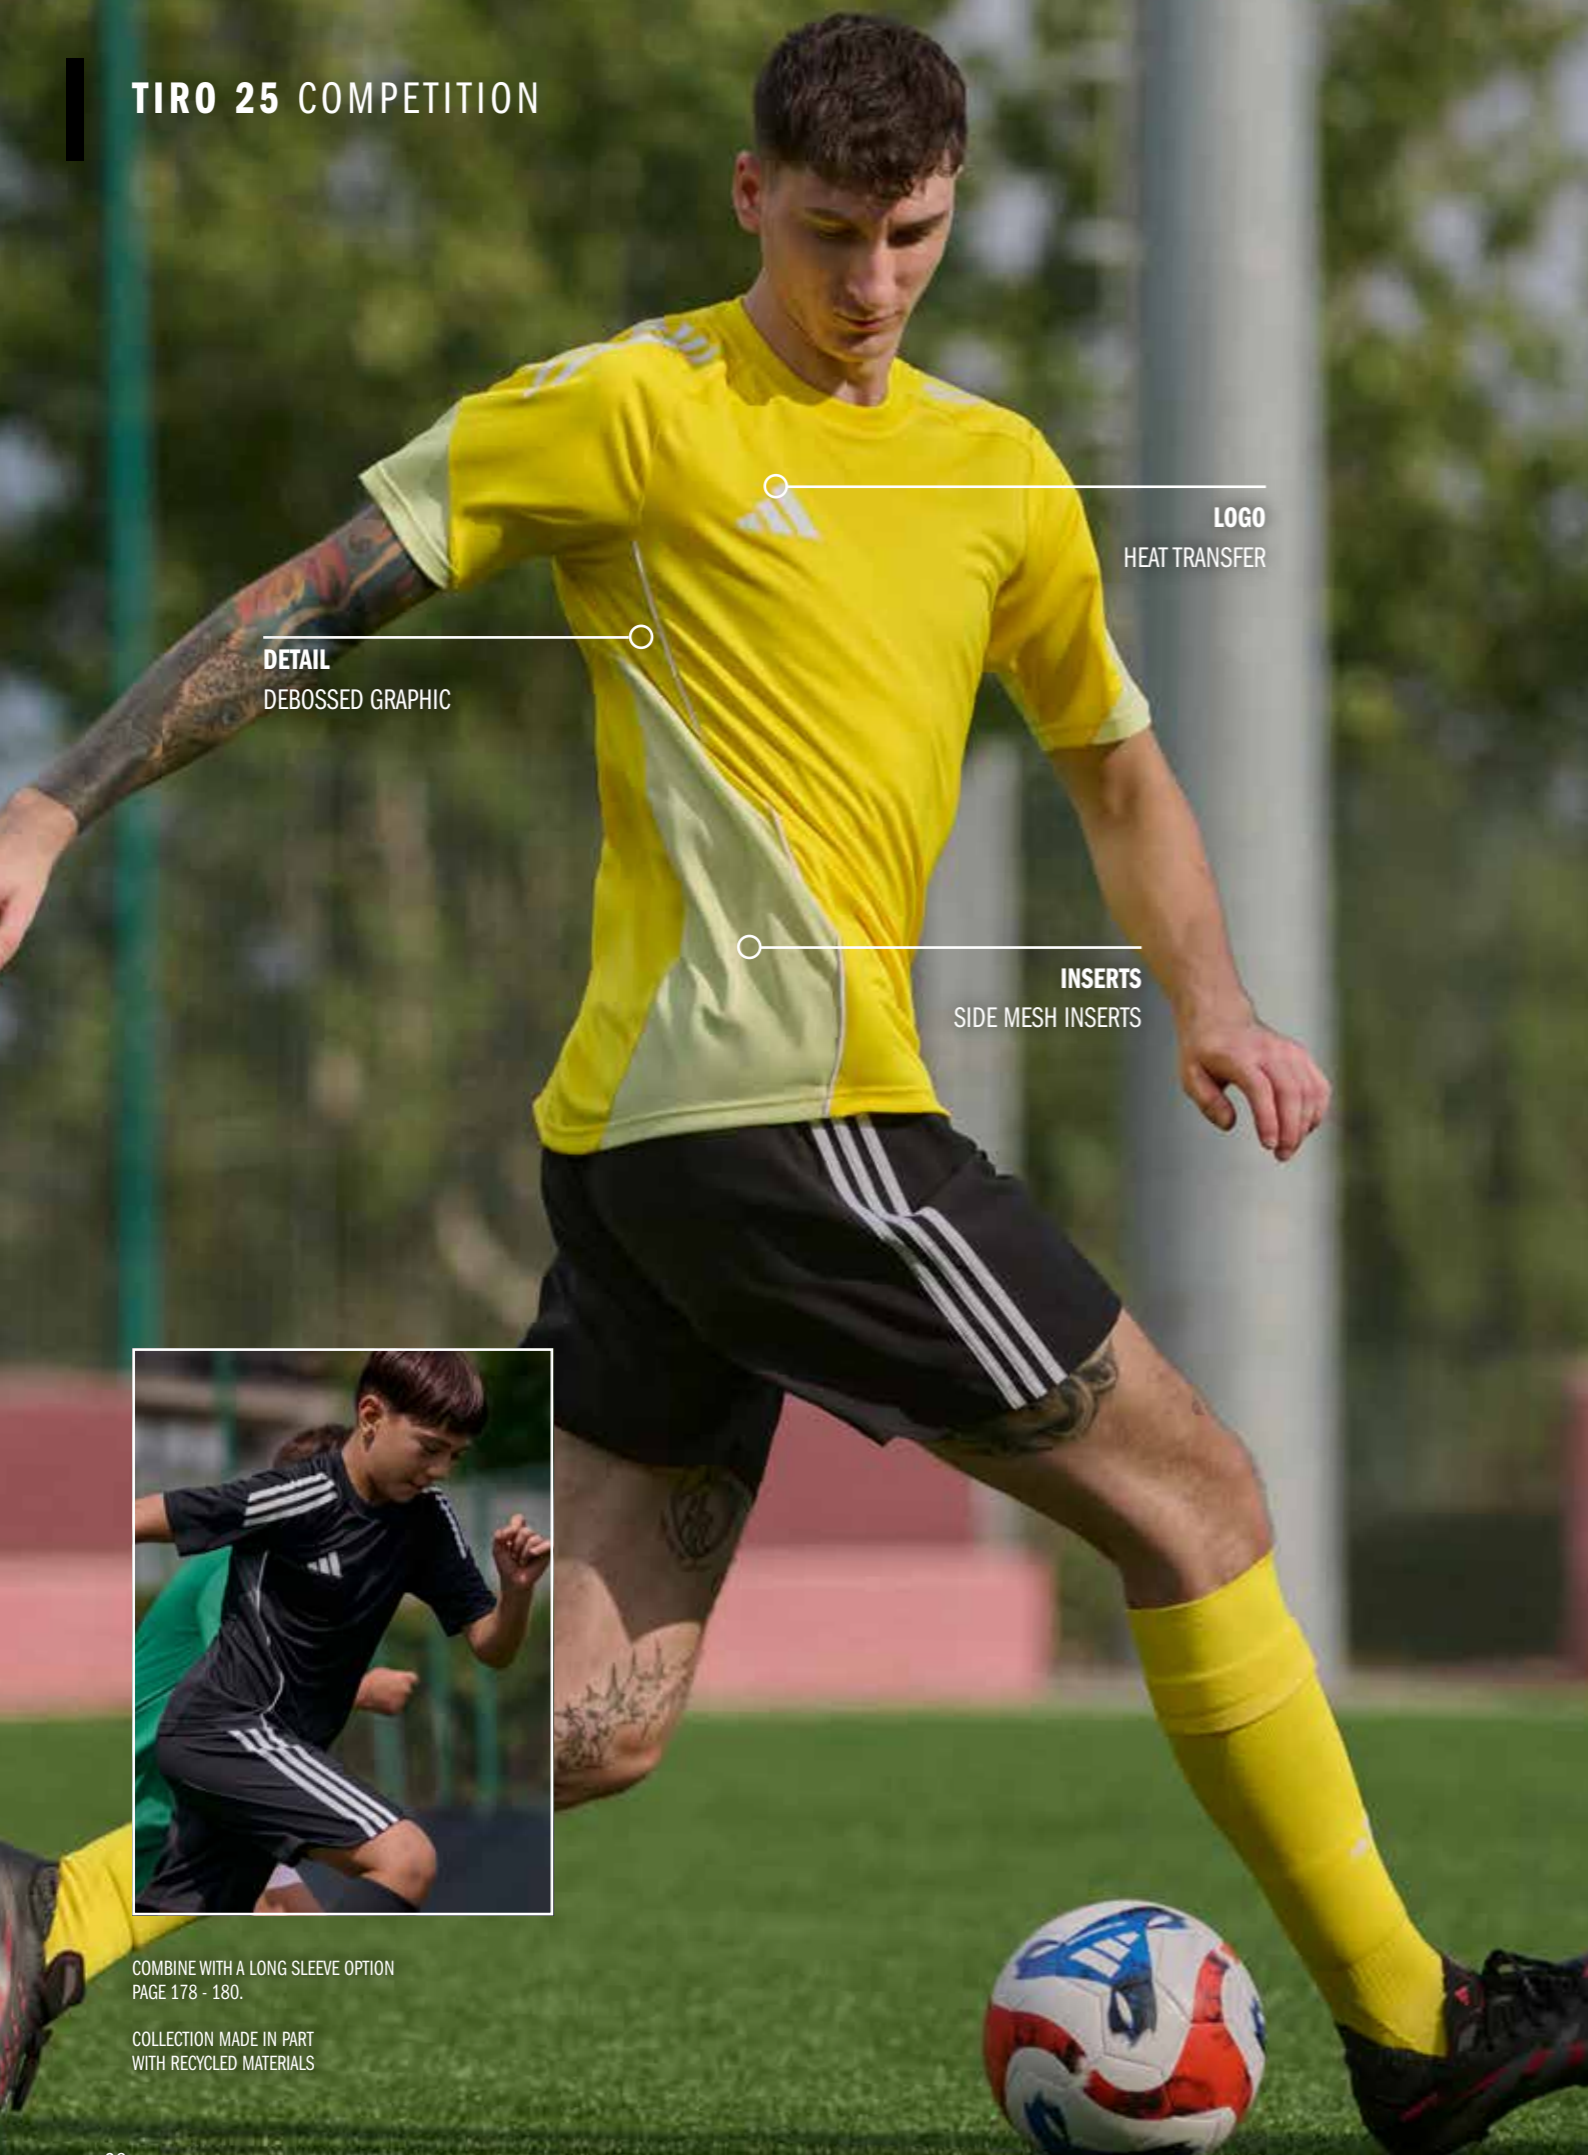

TIRO 25 COMPETITION

TIRO 25 COMPETITION

LOGO
HEAT TRANSFER

DETAIL
DEBOSSED GRAPHIC

INSERTS
SIDE MESH INSERTS