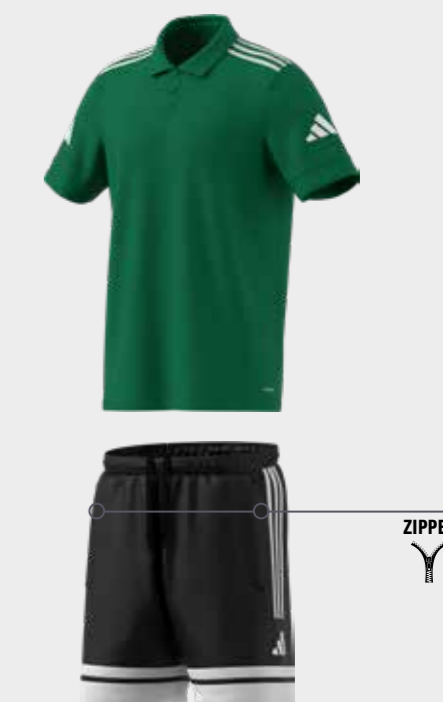

DOWNTIME SHORT

SQ25 DT SHO

ADULT 30 € / 749 CZK / 11990 HUF
YOUTH 25 € / 599 CZK / 9990 HUF

FIT REGULAR
TECHNOLOGY AEROREADY
MATERIAL 100% PET-REC

ADULT SIZES XS, S, M, L, XL, 2XL, 3XL
YOUTH SIZES 116, 128, 140, 152, 164, 176

LIFECYCLE |—————→ FEB 2028

**BLACK
WHITE**

ADULT JD9273
YOUTH JE2771

**BLACK
WHITE**

ADULT JD9274
YOUTH JE2772

**TEAM NAVY BLUE 2
WHITE**

ADULT JD2955
YOUTH JD3023