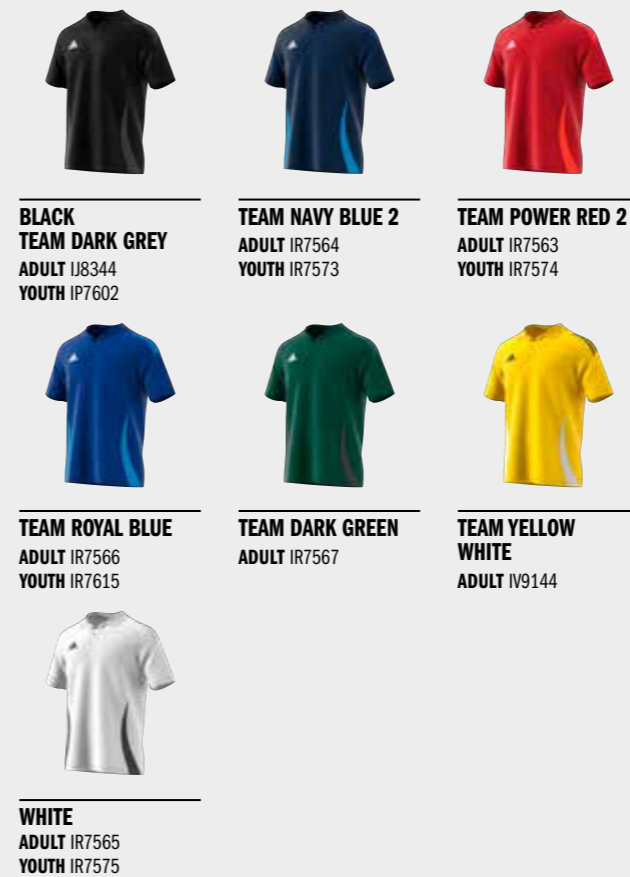

TIRO 24 COMPETITION

PRESENTATION JACKET

TIRO24 C PREJKT

ADULT 70 € / 1699 CZK / 26990 HUF
YOUTH 60 € / 1499 CZK / 22990 HUF

FIT SLIM
TECHNOLOGY AEROREADY
MATERIAL 100% RECYCLED POLYESTER

ADULT SIZES XS, S, M, L, XL, 2XL, 3XL
YOUTH SIZES 116, 128, 140, 152, 164, 176

LIFECYCLE → FEB 2026

PRESENTATION PANT

TIRO24 CPREPNT

ADULT 60 € / 1499 CZK / 22990 HUF
YOUTH 45 € / 1099 CZK / 17990 HUF

FIT REGULAR
TECHNOLOGY AEROREADY
MATERIAL 100% RECYCLED POLYESTER

ADULT SIZES XS, S, M, L, XL, 2XL, 3XL
YOUTH SIZES 116, 128, 140, 152, 164, 176

LIFECYCLE → FEB 2026

TIRO 24 COMPETITION

POLO

TIRO24 C POLO

ADULT 40 € / 999 CZK / 15990 HUF
YOUTH 35 € / 849 CZK / 13990 HUF

FIT REGULAR
MATERIAL 65% RECYCLED POLYESTER / 35% COTTON

ADULT SIZES XS, S, M, L, XL, 2XL, 3XL
YOUTH SIZES 116, 128, 140, 152, 164, 176

LIFECYCLE → FEB 2026

ALL WEATHER JACKET

TIRO24 C AWJKT

ADULT 80 € / 1899 CZK / 30990 HUF
YOUTH 70 € / 1699 CZK / 26990 HUF

FIT REGULAR
MATERIAL 100% RECYCLED POLYESTER

ADULT SIZES XS, S, M, L, XL, 2XL, 3XL
YOUTH SIZES 116, 128, 140, 152, 164, 176

LIFECYCLE → FEB 2026