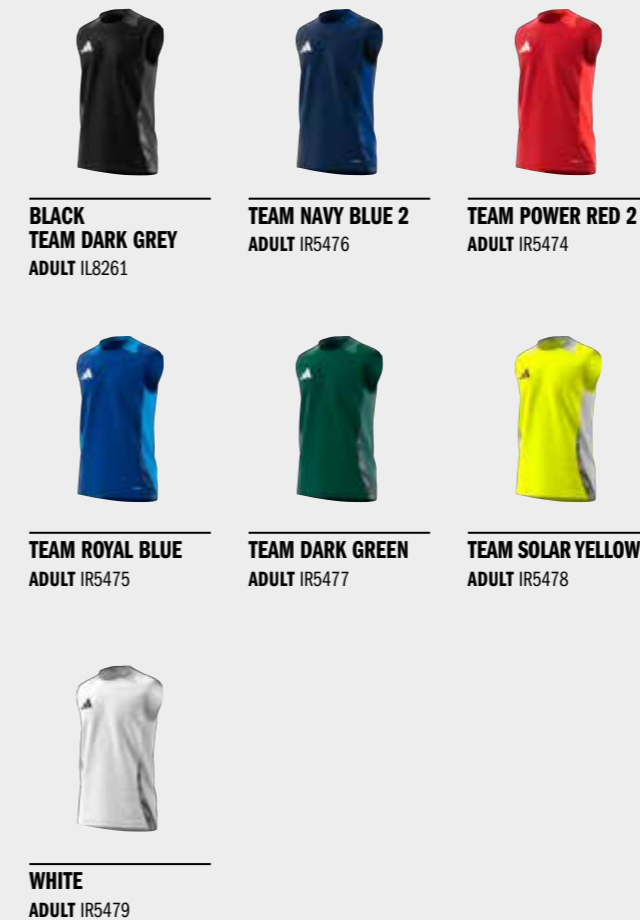

**LIFECYCLE** → FEB 2026

**BLACK TEAM DARK GREY**  
**ADULT** IL8261

**TEAM NAVY BLUE 2**  
**ADULT** IR5476

**TEAM POWER RED 2**  
**ADULT** IR5474

**TEAM ROYAL BLUE**  
**ADULT** IR5475

**TEAM DARK GREEN**  
**ADULT** IR5477