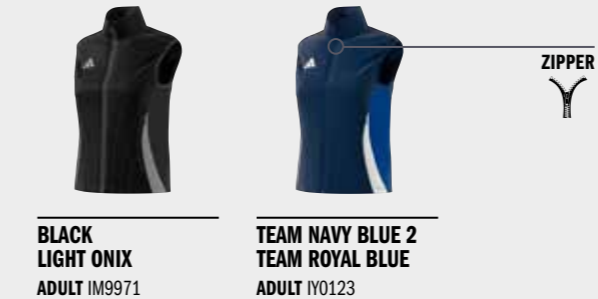

BLACK
LIGHT ONIX
ADULT IM9967

TEAM NAVY BLUE 2
TEAM ROYAL BLUE
ADULT IV0122